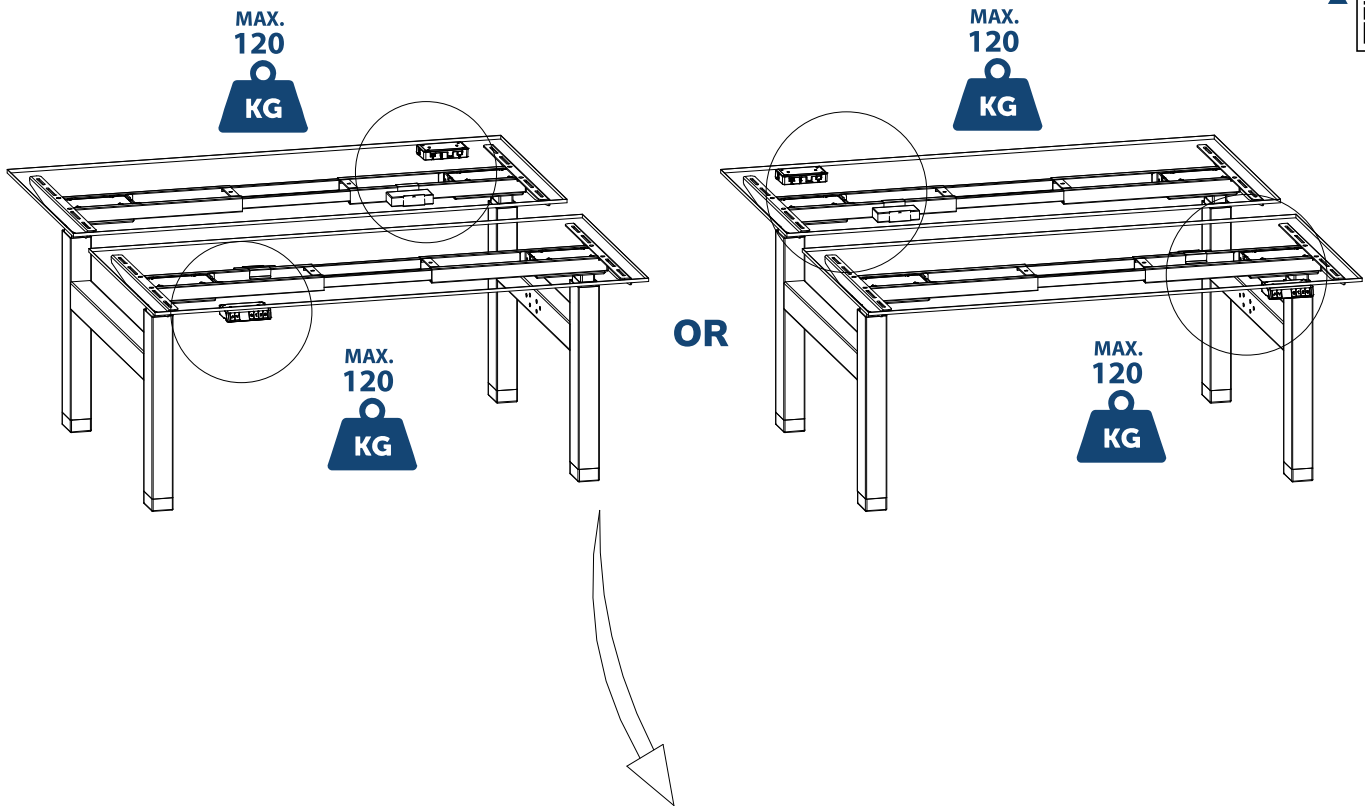

STEP 7

WATCH ▶

ST3.5*19 SCREW 10PCS

CABLE CLIP

+