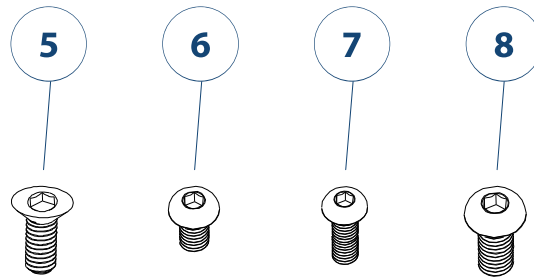

Instrucciones de montaje

Инструкция по сборке

Instrukcje montażu

PARTS & TOOLS LIST

WATCH ▶

No.	Name	Qty
1	Legs	4
2	Support Beam	2
3	Bracket	4
4	Connection Beam	2
5	M6*12 Screw	24
6	M6*10 Screw	8
7	M6*16 Screw	8
8	M8*16 Screw	8
9	Gasket	8
10	Rubber Cushion	20
11	ST3.5*19 Screw	14
12	ST4.8*19 Screw	20
13	4mm Hex Spanner	2
14	5mm Hex Spanner	2
15	Adaptor	2
16	Handset	2
17	Power Cable	2
18	Cable Clip	10
19	Hole Cover	12
20	Adaptor Holder	2

STEP 1

WATCH ▶

4MM HEX SPANNER

4MM HEX SPANNER

M6*12 SCREW 16PCS

4MM HEX SPANNER

STEP 3

WATCH ▶

M8*16 SCREW 8PCS

GASKET 8PCS

5MM HEX SPANNER

STEP 4

WATCH ▶

RUBBER CUSHION 20PCS

M6*12 SCREW 8PCS

HOLE COVER 12PCS