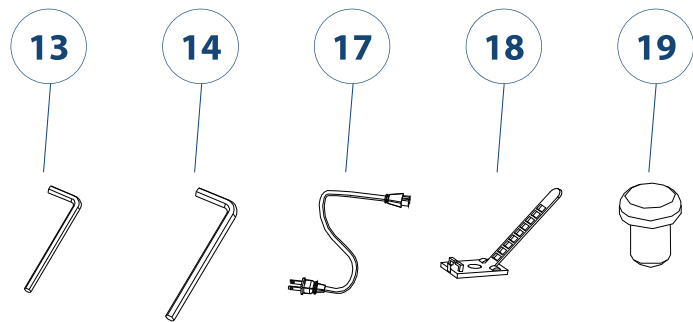

Instrucciones de montaje

Инструкция по сборке

Instrukcje montażu

PARTS & TOOLS LIST

WATCH ▶

No.	Name	Qty
1	Legs	4
2	Support Beam	2
3	Bracket	4
4	Connection Beam	2
5	M6*12 Screw	24
6	M6*10 Screw	8
7	M6*16 Screw	8
8	M8*16 Screw	8
9	Gasket	8
10	Rubber Cushion	20
11	ST3.5*19 Screw	14
12	ST4.8*19 Screw	20
13	4mm Hex Spanner	2
14	5mm Hex Spanner	2
15	Adaptor	2
16	Handset	2
17	Power Cable	2
18	Cable Clip	10
19	Hole Cover	12
20	Adaptor Holder	2

STEP 1

WATCH ▶

4MM HEX SPANNER

4MM HEX SPANNER

M6*12 SCREW 16PCS

4MM HEX SPANNER

STEP 3

WATCH ▶

M8*16 SCREW 8PCS

GASKET 8PCS

5MM HEX SPANNER

STEP 4

WATCH ▶

RUBBER CUSHION 20PCS

M6*12 SCREW 8PCS

HOLE COVER 12PCS