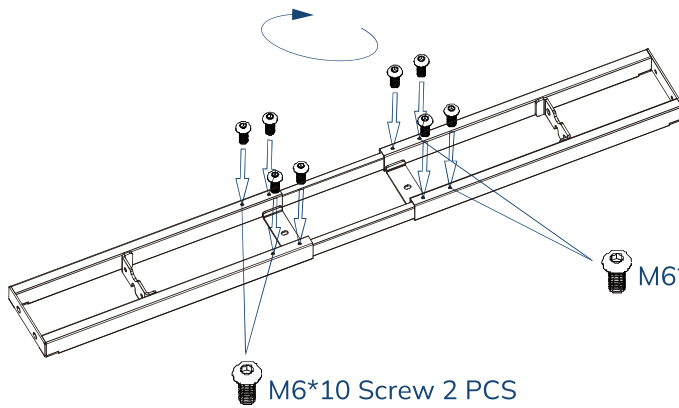

Instrucciones de montaje

Инструкция по сборке

Instrukcje montażu

PARTS & TOOLS LIST

WATCH ▶

No.	Name	Qty
1	Legs	4
2	Support Beam	2
3	Bracket	4
4	Connection Beam	2
5	M6*12 Screw	24
6	M6*10 Screw	8
7	M6*16 Screw	8
8	M8*16 Screw	8
9	Gasket	8
10	Rubber Cushion	20
11	ST3.5*19 Screw	14
12	ST4.8*19 Screw	20
13	4mm Hex Spanner	2
14	5mm Hex Spanner	2
15	Adaptor	2
16	Handset	2
17	Power Cable	2
18	Cable Clip	10
19	Hole Cover	12
20	Adaptor Holder	2

STEP 1

WATCH ▶

4MM HEX SPANNER

4MM HEX SPANNER

M6*12 SCREW 16PCS

4MM HEX SPANNER

STEP 3

WATCH ▶

M8*16 SCREW 8PCS

GASKET 8PCS

5MM HEX SPANNER

STEP 4

WATCH ▶

RUBBER CUSHION 20PCS

M6*12 SCREW 8PCS

HOLE COVER 12PCS