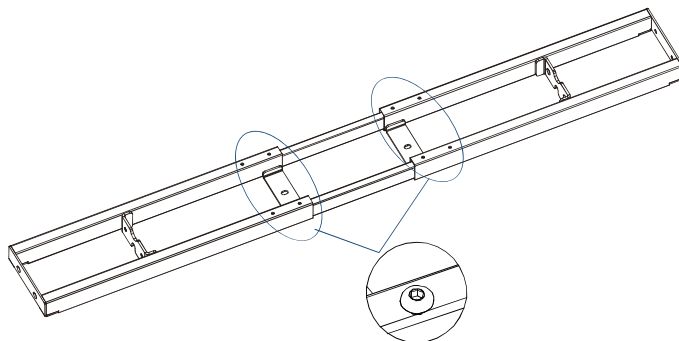

Instrucciones de montaje

Инструкция по сборке

Instrukcje montażu

PARTS & TOOLS LIST

WATCH ▶

No.	Name	Qty
1	Legs	4
2	Support Beam	2
3	Bracket	4
4	Connection Beam	2
5	M6*12 Screw	24
6	M6*10 Screw	8
7	M6*16 Screw	8
8	M8*16 Screw	8
9	Gasket	8
10	Rubber Cushion	20
11	ST3.5*19 Screw	14
12	ST4.8*19 Screw	20
13	4mm Hex Spanner	2
14	5mm Hex Spanner	2
15	Adaptor	2
16	Handset	2
17	Power Cable	2
18	Cable Clip	10
19	Hole Cover	12
20	Adaptor Holder	2

STEP 1

WATCH ▶

4MM HEX SPANNER

4MM HEX SPANNER

M6*12 SCREW 16PCS

4MM HEX SPANNER

STEP 3

WATCH ▶

M8*16 SCREW 8PCS

GASKET 8PCS

5MM HEX SPANNER

STEP 4

WATCH ▶

RUBBER CUSHION 20PCS

M6*12 SCREW 8PCS

HOLE COVER 12PCS