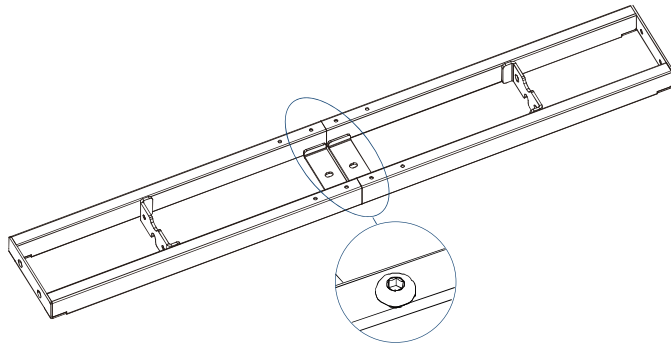

STEP 1

WATCH ▶