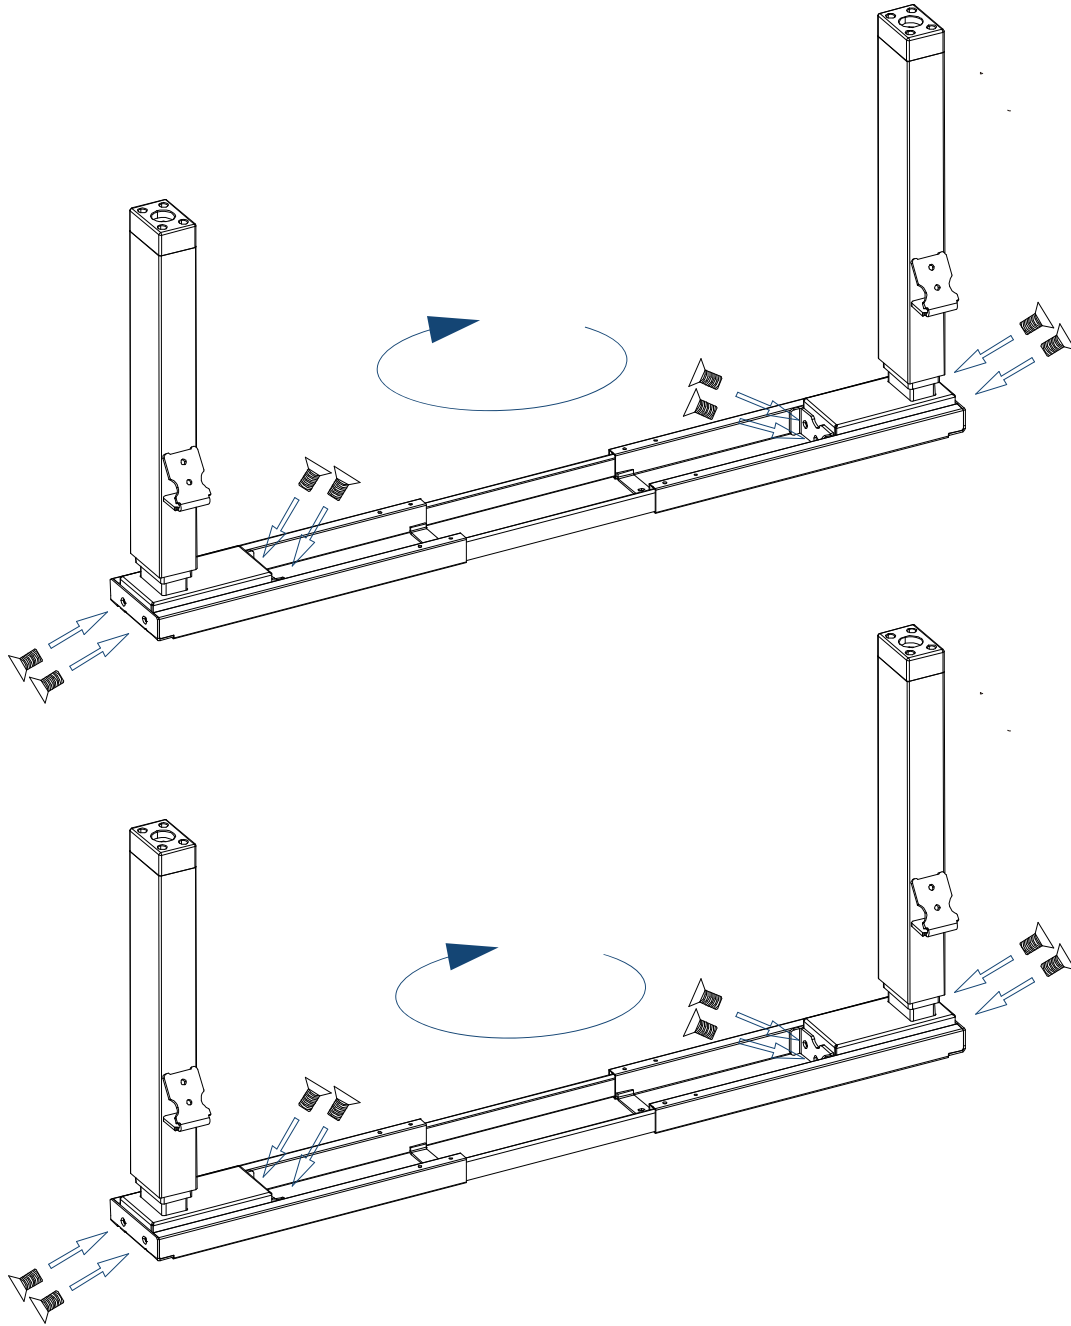

Instrucciones de montaje

Инструкция по сборке

Instrukcje montażu

PARTS & TOOLS LIST

WATCH ▶

No.	Name	Qty
1	Legs	4
2	Support Beam	2
3	Bracket	4
4	Connection Beam	2
5	M6*12 Screw	24
6	M6*10 Screw	8
7	M6*16 Screw	8
8	M8*16 Screw	8
9	Gasket	8
10	Rubber Cushion	20
11	ST3.5*19 Screw	14
12	ST4.8*19 Screw	20
13	4mm Hex Spanner	2
14	5mm Hex Spanner	2
15	Adaptor	2
16	Handset	2
17	Power Cable	2
18	Cable Clip	10
19	Hole Cover	12
20	Adaptor Holder	2

STEP 1

WATCH ▶

4MM HEX SPANNER

4MM HEX SPANNER

M6*12 SCREW 16PCS

4MM HEX SPANNER

STEP 3

WATCH ▶

M8*16 SCREW 8PCS

GASKET 8PCS

5MM HEX SPANNER

STEP 4

WATCH ▶

RUBBER CUSHION 20PCS

M6*12 SCREW 8PCS

HOLE COVER 12PCS

STEP 7

WATCH ▶

ST3.5*19 SCREW 10PCS

CABLE CLIP

+