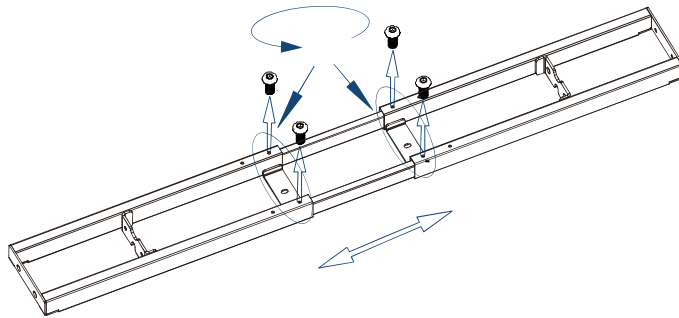

Instrucciones de montaje

Инструкция по сборке

Instrukcje montażu

PARTS & TOOLS LIST

WATCH ▶

No.	Name	Qty
1	Legs	4
2	Support Beam	2
3	Bracket	4
4	Connection Beam	2
5	M6*12 Screw	24
6	M6*10 Screw	8
7	M6*16 Screw	8
8	M8*16 Screw	8
9	Gasket	8
10	Rubber Cushion	20
11	ST3.5*19 Screw	14
12	ST4.8*19 Screw	20
13	4mm Hex Spanner	2
14	5mm Hex Spanner	2
15	Adaptor	2
16	Handset	2
17	Power Cable	2
18	Cable Clip	10
19	Hole Cover	12
20	Adaptor Holder	2

STEP 1

WATCH ▶

4MM HEX SPANNER

4MM HEX SPANNER

M6*12 SCREW 16PCS

4MM HEX SPANNER

STEP 3

WATCH ▶

M8*16 SCREW 8PCS

GASKET 8PCS

5MM HEX SPANNER

STEP 4

WATCH ▶

RUBBER CUSHION 20PCS

M6*12 SCREW 8PCS

HOLE COVER 12PCS