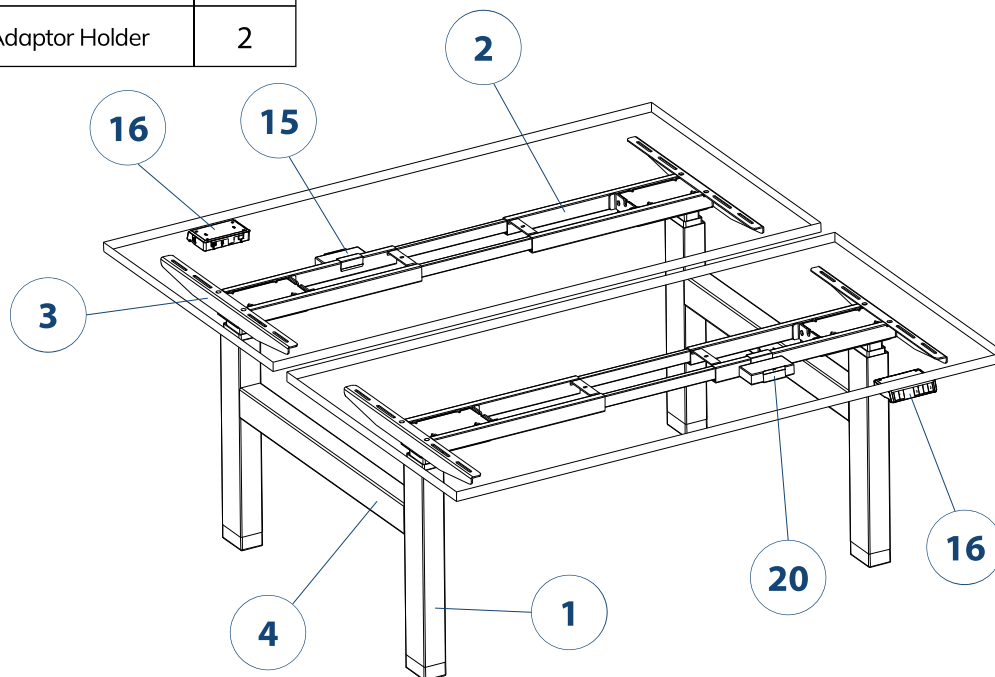

Instrucciones de montaje

Инструкция по сборке

Instrukcje montażu

PARTS & TOOLS LIST

WATCH ▶

No.	Name	Qty
1	Legs	4
2	Support Beam	2
3	Bracket	4
4	Connection Beam	2
5	M6*12 Screw	24
6	M6*10 Screw	8
7	M6*16 Screw	8
8	M8*16 Screw	8
9	Gasket	8
10	Rubber Cushion	20
11	ST3.5*19 Screw	14
12	ST4.8*19 Screw	20
13	4mm Hex Spanner	2
14	5mm Hex Spanner	2
15	Adaptor	2
16	Handset	2
17	Power Cable	2
18	Cable Clip	10
19	Hole Cover	12
20	Adaptor Holder	2

M8*16 SCREW 8PCS

GASKET 8PCS

5MM HEX SPANNER

STEP 4

WATCH ▶

RUBBER CUSHION 20PCS

M6*12 SCREW 8PCS

HOLE COVER 12PCS